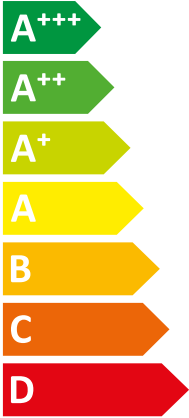

ENERG
енергия · ενέργεια

VWL 85/8.2 AS 230V S3 + VWL

Vaillant

88/8.2 IS

A++

A+

Two icons showing sound power levels. The top icon shows a speaker inside a house with the value 42 dB. The bottom icon shows a speaker outside a house with the value 48 dB.

A legend for power consumption in kW, shown as a vertical list of three colored squares: dark blue for 6 kW, medium blue for 6 kW, and light blue for 7 kW.

ENERG
енергия · ενεργεια

VWL 85/8.2 AS 230V S3 + VWL

| Vaillant

|| 88/8.2 IS C2

A⁺⁺

A⁺

Two icons showing sound power levels. The top icon shows a speaker inside a house with the value 42 dB. The bottom icon shows a speaker outside a house with the value 48 dB.

A legend for power consumption in kW, shown as a vertical list of three colored squares with corresponding values: a dark blue square for 6 kW, a medium blue square for 6 kW, and a light blue square for 7 kW.