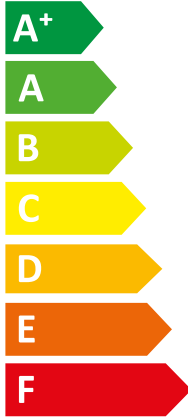

ENERG
енергия · ενέργεια

VWL 85/8.2 AS 230V S3 + VWL

Vaillant

88/8.2 IS

A++

A+

Two icons showing sound power levels. The top icon shows a speaker inside a house with the value 42 dB. The bottom icon shows a speaker outside a house with the value 48 dB.

A legend for power consumption in kW, shown as a vertical list of three colored squares: dark blue for 6 kW, medium blue for 6 kW, and light blue for 7 kW.

ENERG
енергия · ενεργεια

VWL 85/8.2 AS 230V S3 + VWL

| Vaillant

|| 88/8.2 IS C2

A⁺⁺

A⁺

Two icons showing sound power levels. The top icon shows a speaker inside a house with the value 42 dB. The bottom icon shows a speaker outside a house with the value 48 dB.

A legend for power consumption in kW, shown as a vertical list of three colored squares with corresponding values: a dark blue square for 6 kW, a medium blue square for 6 kW, and a light blue square for 7 kW.