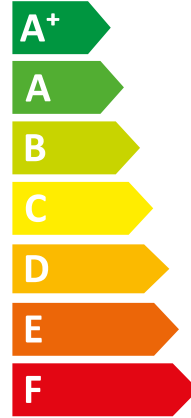

ENERG
енергия · ενέργεια

VWL 65/8.2 AS 230V S3 + VWL

| Vaillant

|| 68/8.2 IS

A++

A+

Two icons showing sound power levels. The top icon shows a speaker inside a house with the text "41 dB". The bottom icon shows a speaker outside a house with the text "48 dB".

A legend with three colored squares and their corresponding power consumption values: a dark blue square for "4 kW", a medium blue square for "4 kW", and a light blue square for "5 kW".

ENERG
енергия · ενεργεια

VWL 65/8.2 AS 230V S3 + VWL

| Vaillant

|| 68/8.2 IS C2

A+

A+

Two icons showing sound power levels. The top icon shows a speaker inside a house with the text "41 dB". The bottom icon shows a speaker outside a house with the text "48 dB".

A legend for power consumption in kW, shown as a vertical list of three colored squares with corresponding values: a dark blue square for "4 kW", a medium blue square for "4 kW", and a light blue square for "5 kW".