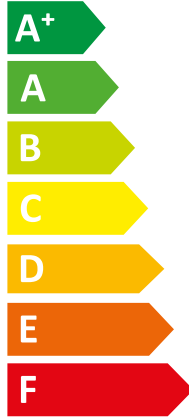

ENERG
енергия · ενέργεια

VWL 65/8.2 AS 230V S3 + VWL

| Vaillant

|| 68/8.2 IS

A++

A+

Two icons showing sound power levels. The top icon shows a speaker inside a house with the text "41 dB". The bottom icon shows a speaker outside a house with the text "48 dB".

A legend with three colored squares and their corresponding power consumption values: a dark blue square for "4 kW", a medium blue square for "4 kW", and a light blue square for "5 kW".

ENERG
енергия · ενεργεια

VWL 65/8.2 AS 230V S3 + VWL

| Vaillant

|| 68/8.2 IS C2

A+

A+

Two icons showing sound power levels. The top icon shows a speaker inside a house with the text "41 dB". The bottom icon shows a speaker outside a house with the text "48 dB".

A legend for power consumption in kW, shown as a vertical list of three colored squares with corresponding values: a dark blue square for "4 kW", a medium blue square for "4 kW", and a light blue square for "5 kW".