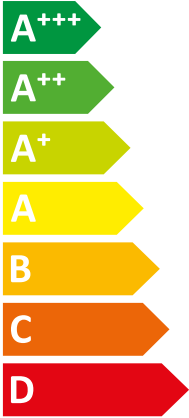

ENERG
енергия · ενέργεια

VWL 65/8.2 AS 230V S3 + VWL

| Vaillant

|| 68/8.2 IS

A++

A+

Two icons showing sound power levels. The top icon shows a speaker inside a house with the text "41 dB". The bottom icon shows a speaker outside a house with the text "48 dB".

A legend with three colored squares and their corresponding power consumption values: a dark blue square for "4 kW", a medium blue square for "4 kW", and a light blue square for "5 kW".

ENERG
енергия · ενεργεια

VWL 65/8.2 AS 230V S3 + VWL

| Vaillant

|| 68/8.2 IS C2

A+

A+

Two icons showing sound power levels. The top icon shows a speaker inside a house with the text "41 dB". The bottom icon shows a speaker outside a house with the text "48 dB".

A legend for power consumption in kW, shown as a vertical list of three colored squares with corresponding values: a dark blue square for "4 kW", a medium blue square for "4 kW", and a light blue square for "5 kW".